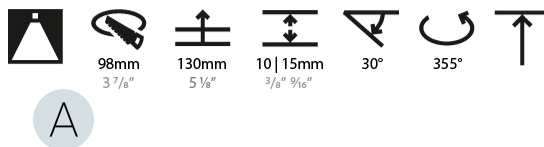

PHYSICAL

Shape: Round
Diameter (mm): 107
Diameter (in): 4 3/16
Height (mm): 112
Height (in): 4 7/16
Ceiling Thickness (mm): 10 / 12.5 / 15
Ceiling Thickness (in): 3/8 or 1/2 or 9/16
Min. Recessing Depth (mm): 130
Min. Recessing Depth (in): 5 1/8
Light Distribution: Adjustable / Downlight
Weight (kg): 0.46
Weight (lbs): 1.01
Fixture Finish: SSR / BKV / CWI / CRY / HAB / UFT / ITA / RUA / FTG / MYG / LOD / PUS / FRO / FUP / KIA / POP / BLS / SPG / MEY / GOH / GUM / CHC / COM / ABZ / JAG / OBR / MOS / ROR
Fixture Material: Aluminum Die Cast
Cut-out Measurements: 98mm / 3 7/8"

ELECTRICAL

Lamp Type: LED (Zhaga Standard)
Input Wattage (W): 16.5
Total Output Wattage (W): 14
Dimming: Tri-Mode (Non-Dimming and Phase Dimming (120Vac only) and 0-10V Dimming)
Driver Included: No
Driver Location: Recessed Housing
Driver Type: Constant Current - Universal
Driver Class: Class 2
Housing: See components
Input Voltage (V): 120 - 277
Constant Current (MA): 500

LED

Number of LEDs: 1
Color Temperature (°K): 2700 / 3000 / 3500 / 4000
Max. Delivered Lumen (lm): 930 / 960 / 1009 / 1030
Nominal Lumen (lm): 1386 / 1438 / 1511 / 1542
CRI: >90 CRI
Lamp Life (hrs): 50000

OPTICAL

Reflector: 20 / 40 / 60
Adjustability: Rotational 355°, Tilt 30°

RATINGS AND CERTIFICATIONS

Certified By: Certified for North American Standards
IP rating: IP20