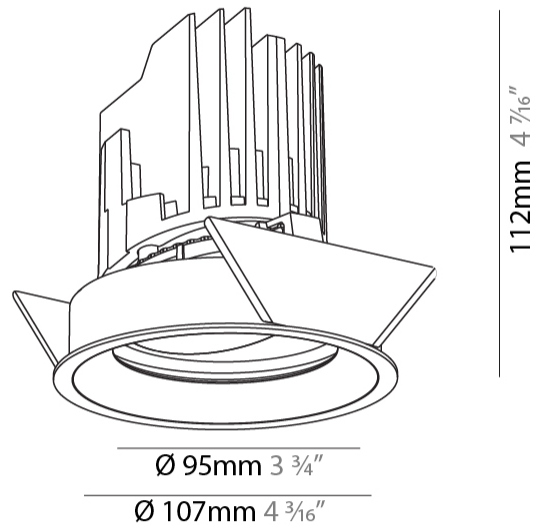

GENERAL

Series: Bioniq
 Subseries: Bioniq Round Adjustable
 Brand: Prolicht
 Division: Architectural
 Mounting Type: Recessed
 Mounting Location: Ceiling
 Subcategory: Downlight

PHYSICAL

Shape: Round
 Diameter (mm): 107
 Diameter (in): 4 3/16
 Height (mm): 112
 Height (in): 4 7/16
 Ceiling Thickness (mm): 10 / 12.5 / 15
 Ceiling Thickness (in): 3/8 or 1/2 or 9/16
 Min. Recessing Depth (mm): 130
 Min. Recessing Depth (in): 5 1/8
 Light Distribution: Adjustable / Downlight
 Weight (kg): 0.46
 Weight (lbs): 1.01
 Fixture Finish: SSR / BKV / CWI / CRY / HAB / UFT / ITA / RUA / FTG / MYG / LOD / PUS / FRO / FUP / KIA / POP / BLS / SPG / MEY / GOH / GUM / CHC / COM / ABZ / JAG / OBR / MOS / ROR
 Fixture Material: Aluminum Die Cast
 Cut-out Measurements: 98mm / 3 7/8"

OPTICAL

Reflector: 20 / 40 / 60
 Adjustability: Rotational 355°, Tilt 30°

RATINGS AND CERTIFICATIONS

Certified By: Certified for North American Standards
 IP rating: IP20

BIONIQ ROUND ADJUSTABLE RECESSED

A35227-